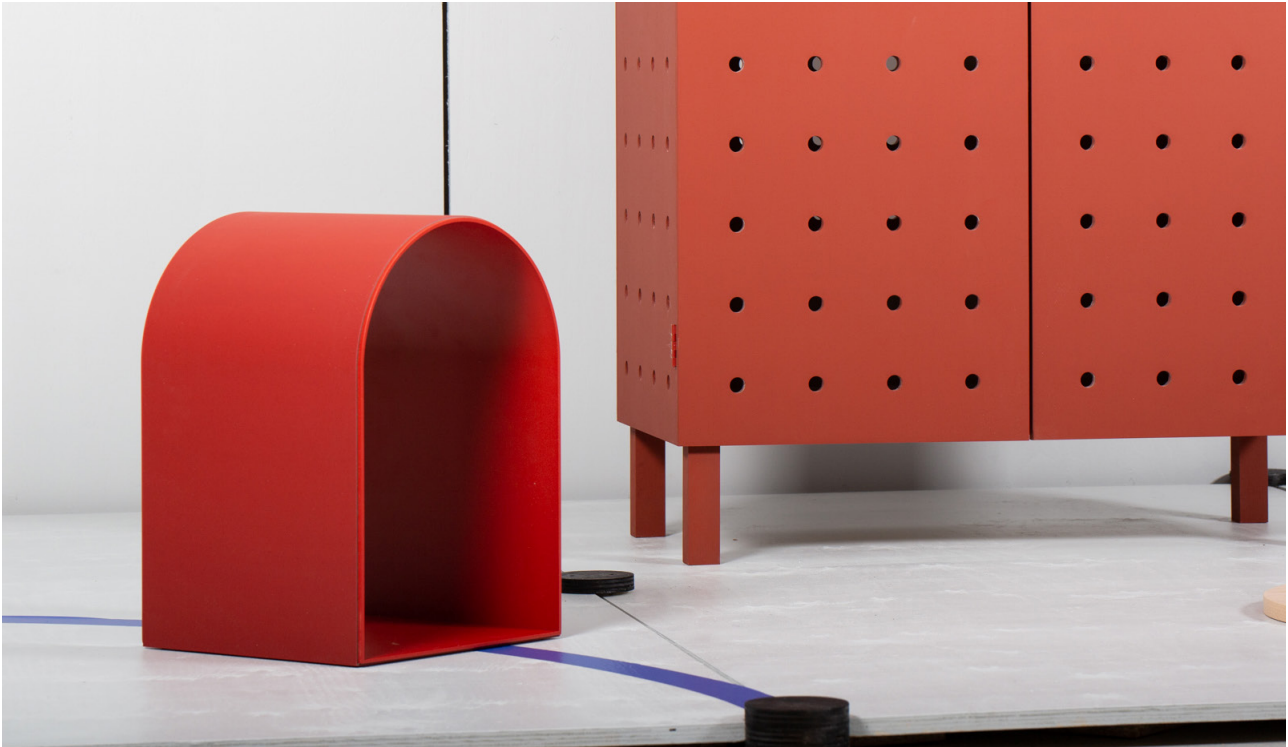

# Volta

Ode to one of the oldest and most iconic forms in our history.

Ode to one of the oldest and most iconic forms in our history. 'Volta' embodies in miniature the recognizable architectural arch. A friendly and appealing appearance. Serving its function and outspoken in its simple appearance, ideal to sit on.

Year: 2020

Materials: Powdercoated Steel (cnc rolled steel) Forbo Furniture linoleum

Dimensions: 32/32/45 cm

**Studio Jeroen van Veluw** is a Dutch design studio founded by Jeroen van Veluw. The studio designs simple and functional products and spaces. Using function as a starting point, he creates objects that serve a purpose and offer what they are supposed to. Not more and not less. This results in outspoken designs that you will simply start loving and that will last your lifetime.